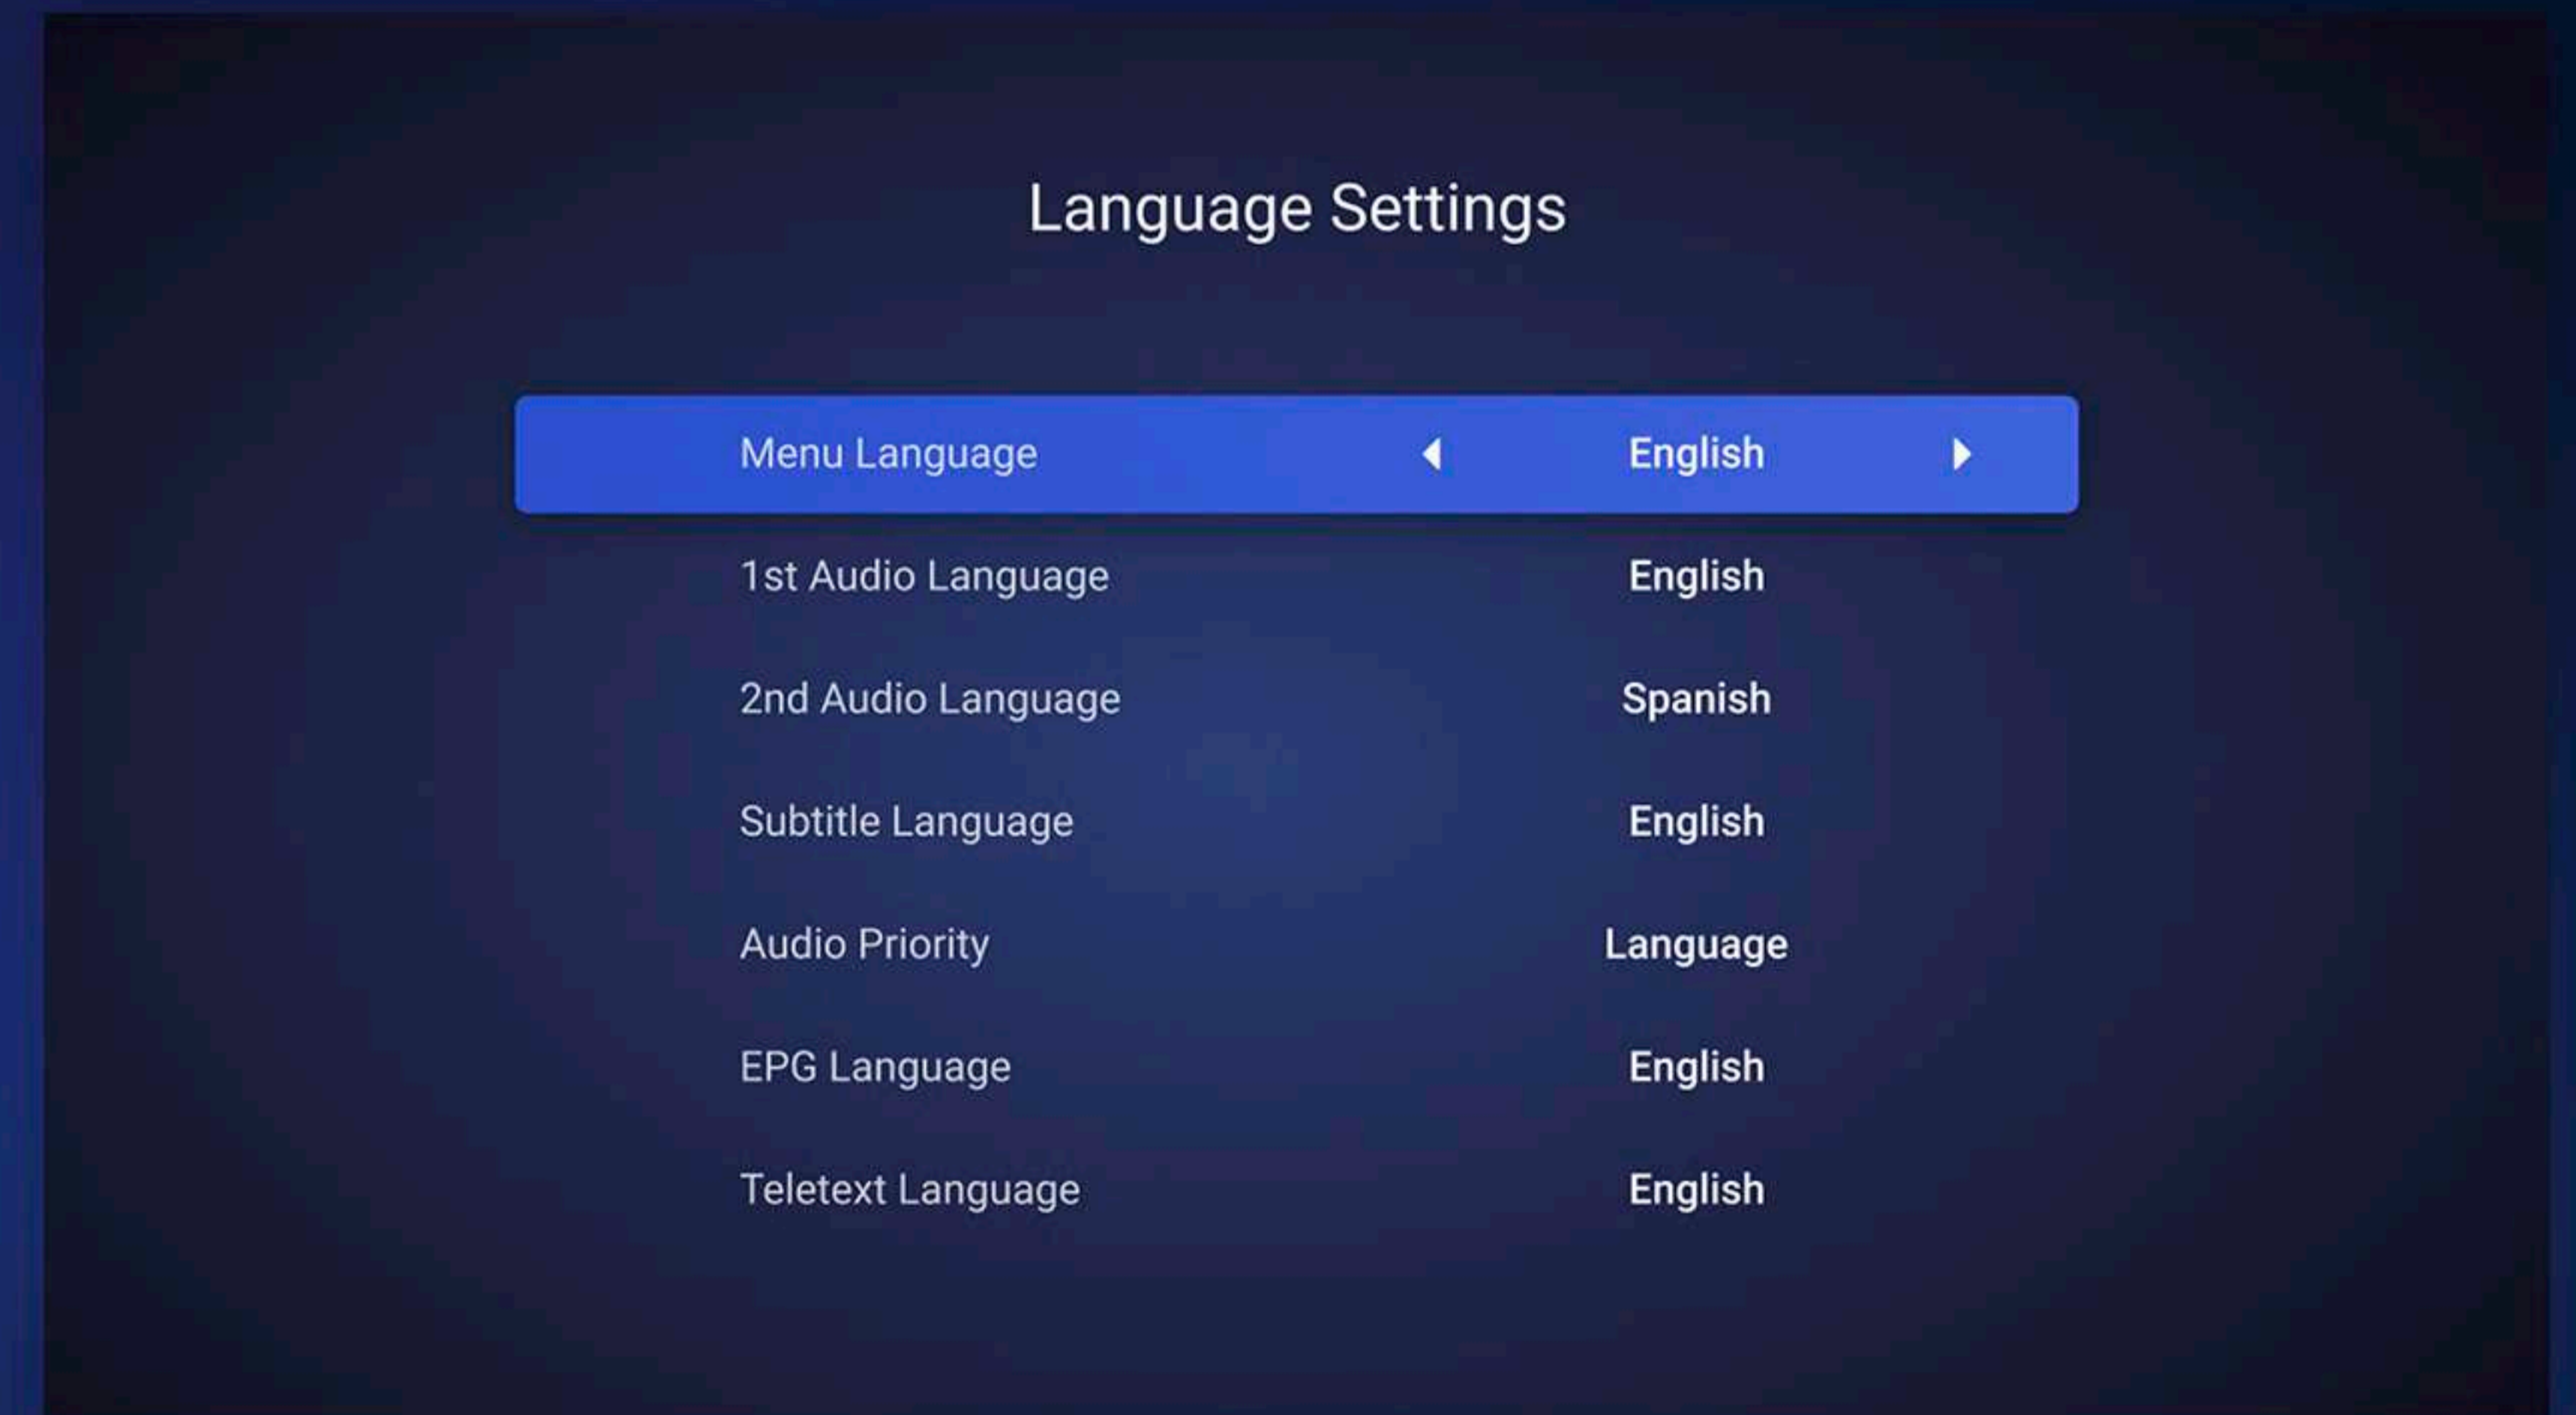

APEBOX^{S2}

Hochqualitatives
Benutzer-Interface
für höchste
Kundenzufriedenheit

Intuitive, einfache Handhabung, Super

Flexibel

EPG Group: BioRegional

20:00 Thu, May 20, 2020

▶ 09:00 — 12:00 Africa (+90 min)

DLNA

The screenshot shows the YouTube mobile app interface. At the top left is the YouTube logo. Below it is a navigation menu with options: Home (highlighted), Explore, Music, Sports, Gaming, Movies, News, Live, 360° Video, Browse channels, and Search. The main content area displays a grid of video thumbnails. The top video is 'Dua Lipa - New Rules (Official Music Video)' with 2.4B views. Below it are four more thumbnails: 'L'Algérino feat SCH & J' (2.7M views), 'Highlights: West Brom 1' (3.2M views), 'VENOM 2 Official Trail' (17M views), 'Billie Eilish - Your Power' (60M views), 'Vrienden worden met...' (120K views), 'Katy Perry - Electric' (10M views), and 'Sofiane - Attrape-moi s' (1.5M views). At the bottom, there are 'Login' and 'Search' buttons.

The screenshot shows an IPTV interface with three main sections. The first section is labeled 'VOD' and features a background image of a film reel with a left-pointing arrow. The second section is labeled 'IPTV' and features a background image of a television set with a hand holding a remote control. The third section is labeled 'Series' and features a background image of a person sitting at a table with a right-pointing arrow.