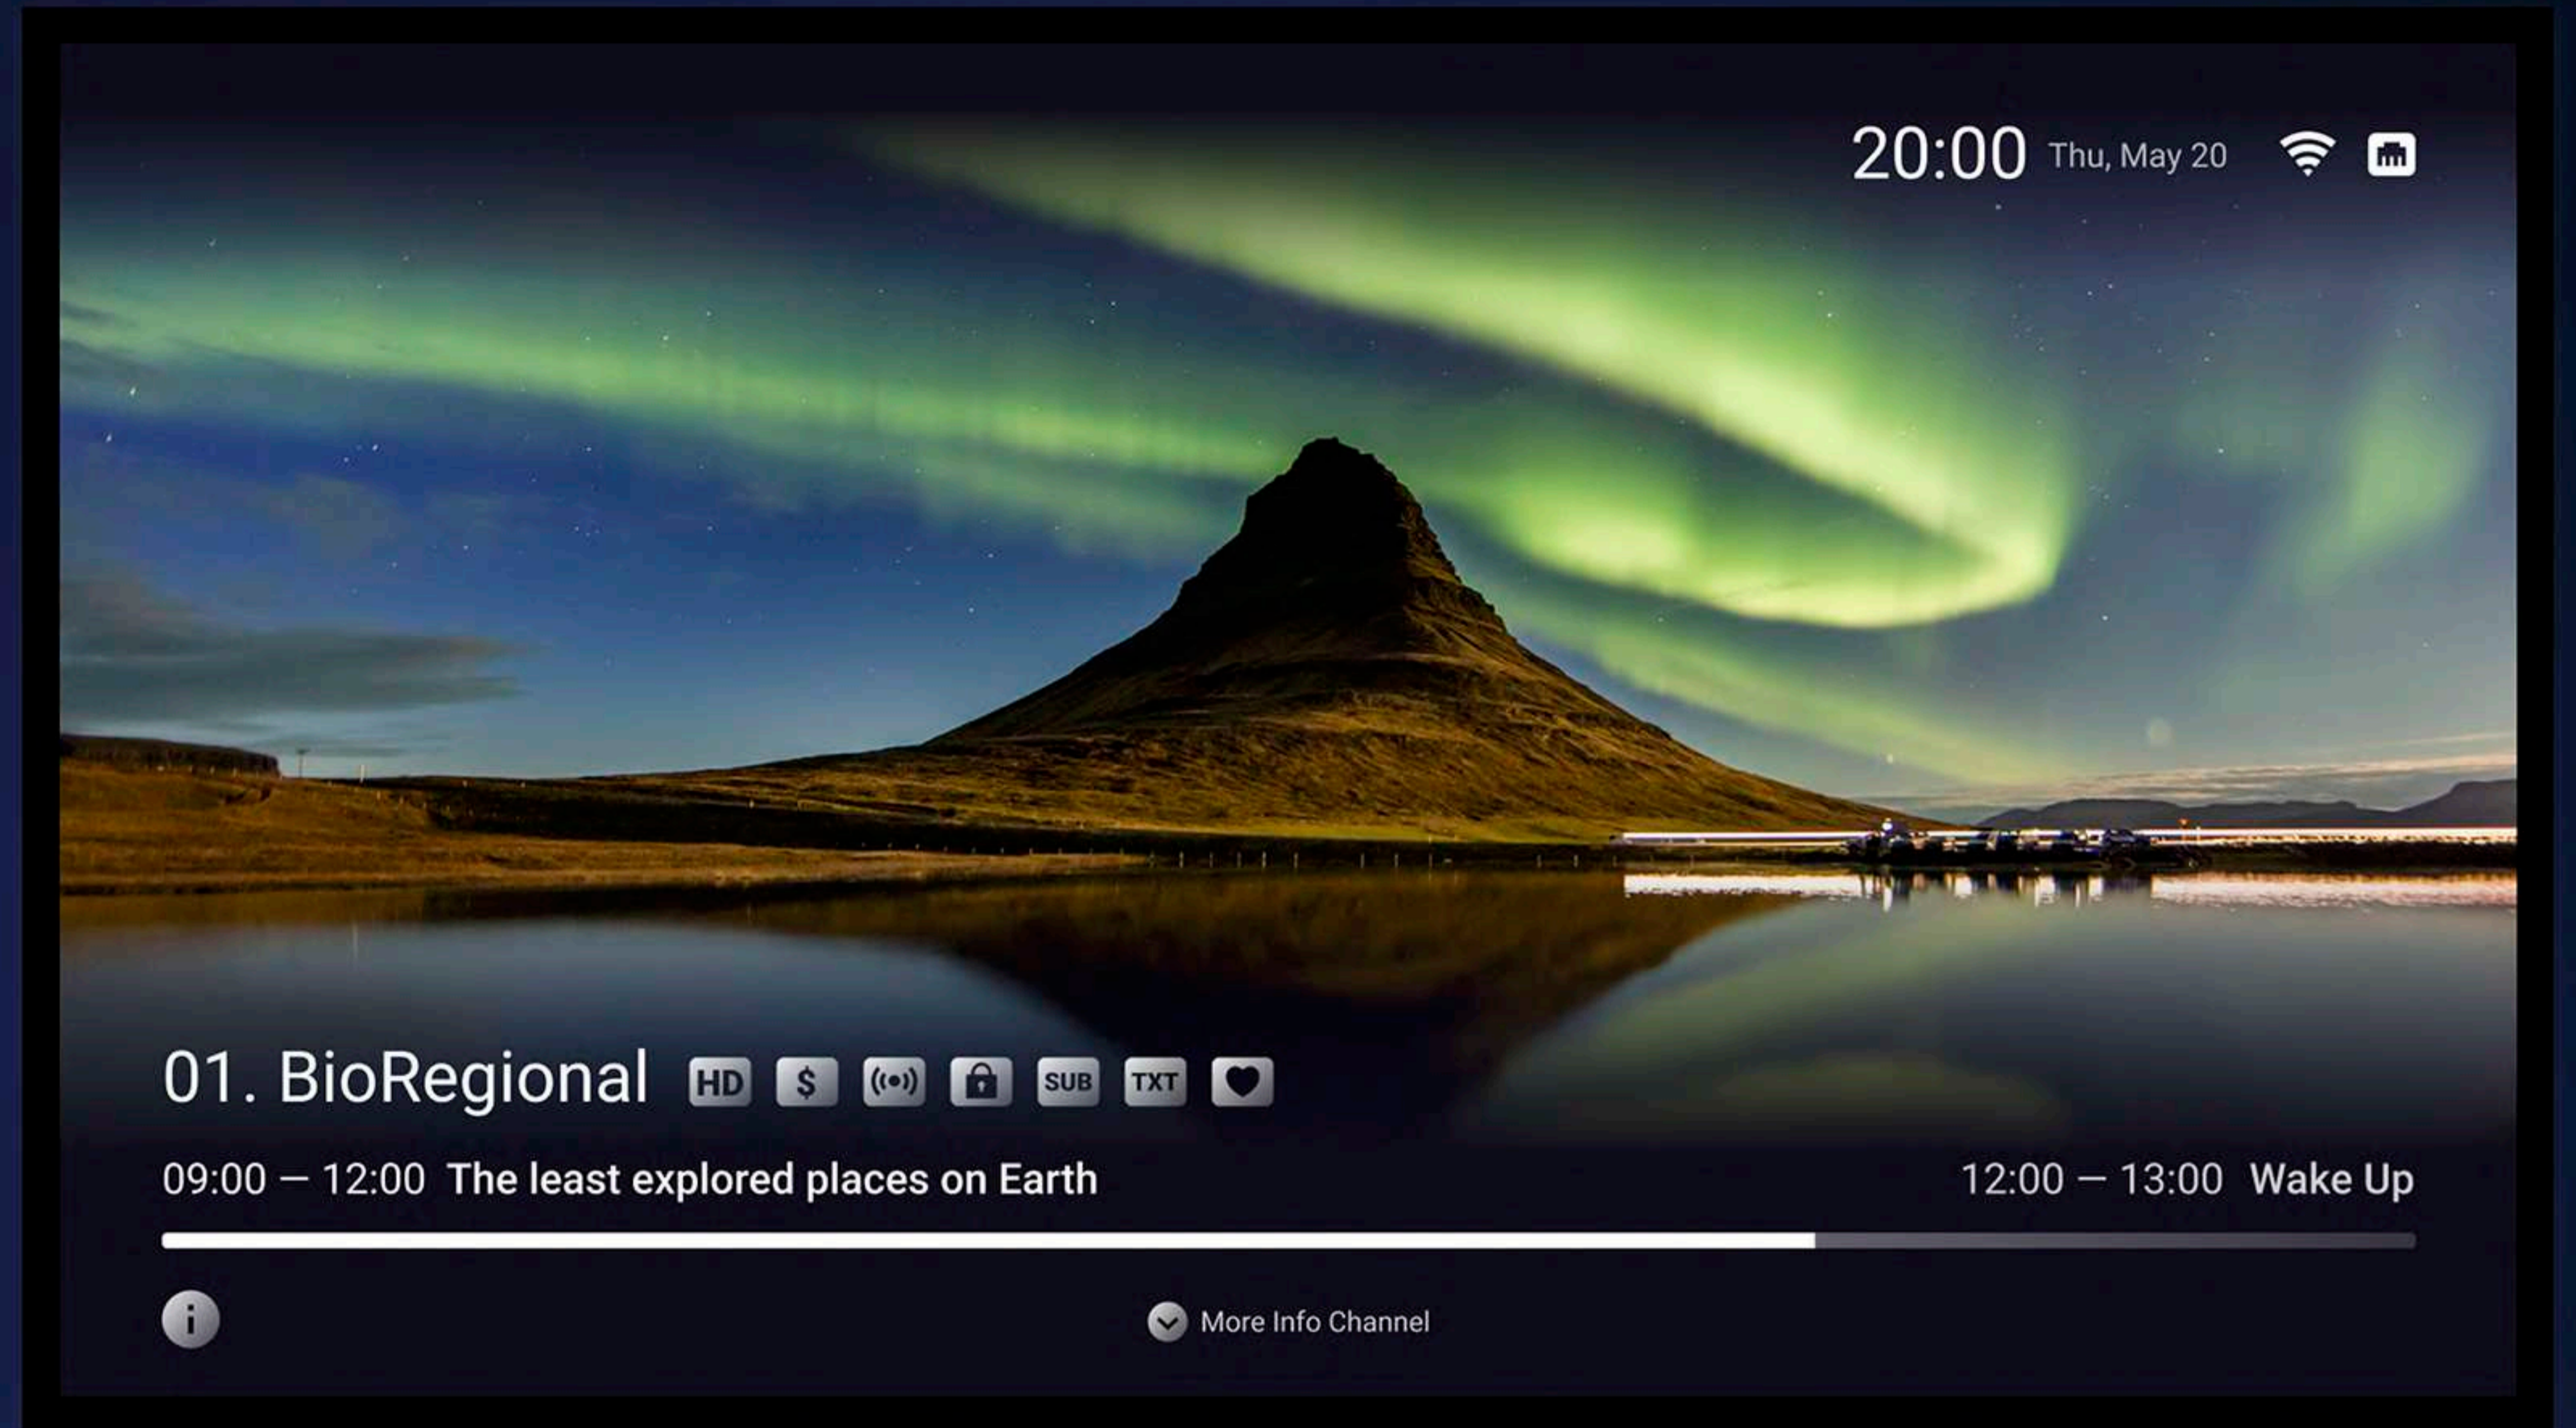

APEBOX^{S2}

Hochqualitatives
Benutzer-Interface
für höchste
Kundenzufriedenheit